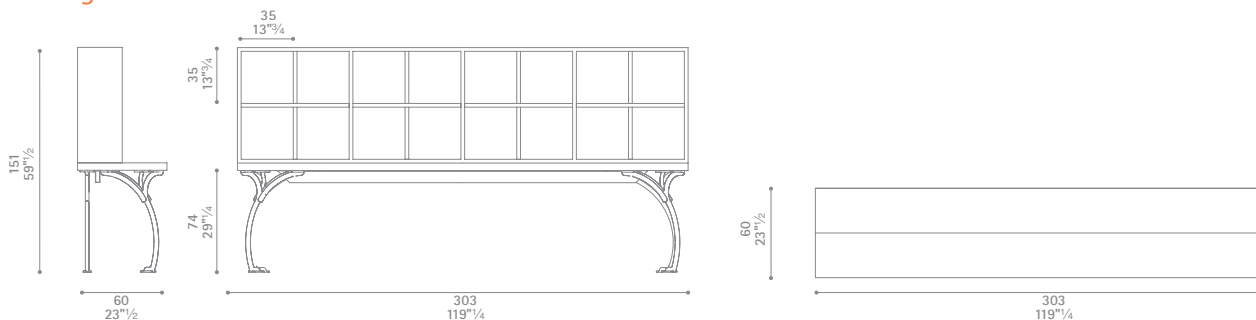

Sangirolamo bookcase