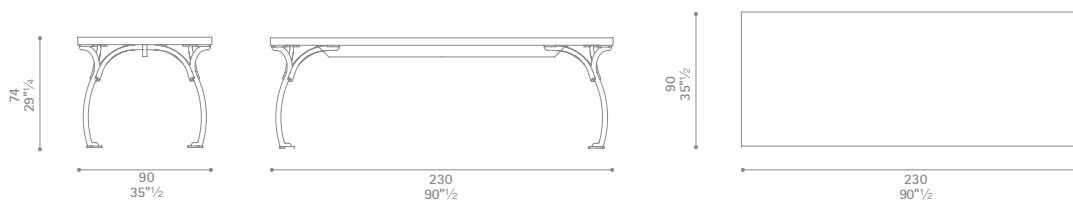

Sangirolamo 300x90

Sangirolamo 160x160 laquered

Sangirolamo 160x160 walnut

Dimensioni espresse in centimetri; sono possibili variazioni dimensionali del +/- 2%
All dimensions and sizes are in centimetres, dimensional variations of +/- 2% are possible