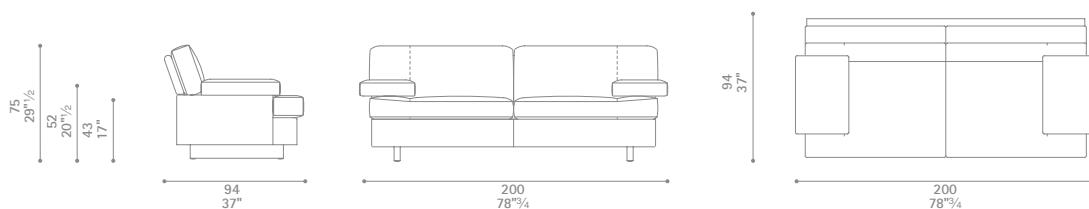

Eskilo

Design: Tito Agnoli

Poltrona Frau S.p.A.

S.S. 77 Km 74,500 62029 Tolentino MC Italia

Tel +39 0733 9091 Fax +39 0733 971600 info@poltronafrau.it www.poltronafrau.it

Eskilo 2 seater sofa

Eskilo 2 seater large sofa

Eskilo 3 seater sofa

Eskilo + 2 seater sofa

Eskilo + 2 seater large sofa

Dimensioni espresse in centimetri; sono possibili variazioni dimensionali del +/- 2%
All dimensions and sizes are in centimetres, dimensional variations of +/- 2% are possible

Poltrona Frau S.p.A.

S.S. 77 Km 74,500 62029 Tolentino MC Italia

Tel +39 0733 9091 Fax +39 0733 971600 info@poltronafrau.it www.poltronafrau.it

Eskilo + 3 seater sofa

Eskilo Pouf

Dimensioni espresse in centimetri; sono possibili variazioni dimensionali del +/- 2%
All dimensions and sizes are in centimetres, dimensional variations of +/- 2% are possible