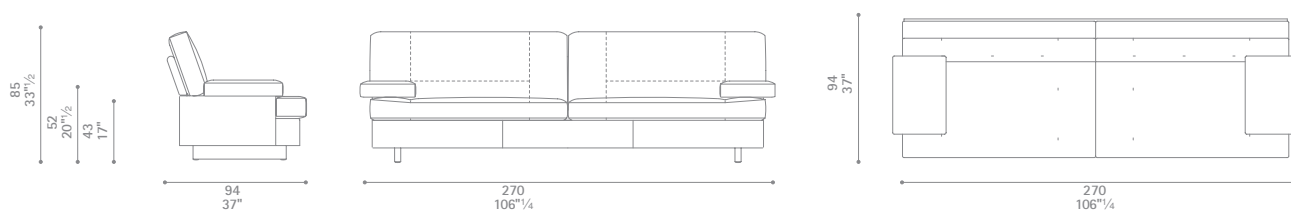

Eskilo 3 seater sofa

Eskilo + 2 seater sofa

Eskilo + 2 seater large sofa

Dimensioni espresse in centimetri; sono possibili variazioni dimensionali del +/- 2%
All dimensions and sizes are in centimetres, dimensional variations of +/- 2% are possible

Poltrona Frau S.p.A.

S.S. 77 Km 74,500 62029 Tolentino MC Italia

Tel +39 0733 9091 Fax +39 0733 971600 info@poltronafrau.it www.poltronafrau.it

Eskilo + 3 seater sofa

Eskilo Pouf

Dimensioni espresse in centimetri; sono possibili variazioni dimensionali del +/- 2%
All dimensions and sizes are in centimetres, dimensional variations of +/- 2% are possible