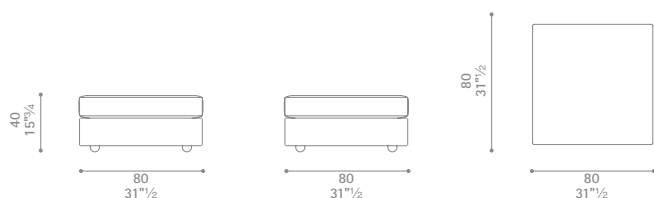

Eskilo 3 seater sofa

Eskilo + 2 seater sofa

Eskilo + 2 seater large sofa

Dimensioni espresse in centimetri; sono possibili variazioni dimensionali del +/- 2%
All dimensions and sizes are in centimetres, dimensional variations of +/- 2% are possible

Poltrona Frau S.p.A.

S.S. 77 Km 74,500 62029 Tolentino MC Italia

Tel +39 0733 9091 Fax +39 0733 971600 info@poltronafrau.it www.poltronafrau.it

Eskilo + 3 seater sofa

Eskilo Pouf

Dimensioni espresse in centimetri; sono possibili variazioni dimensionali del +/- 2%
All dimensions and sizes are in centimetres, dimensional variations of +/- 2% are possible