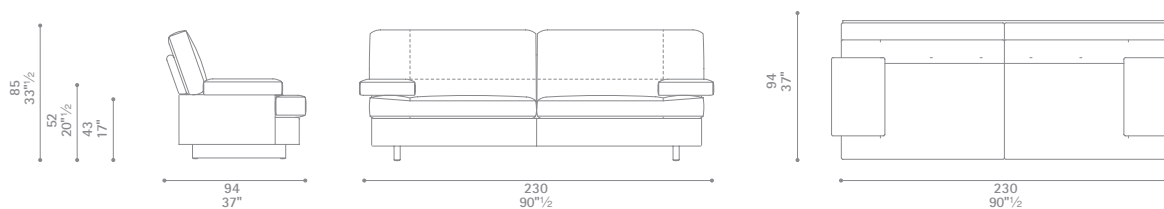

Eskilo

Design: Tito Agnoli

Poltrona Frau S.p.A.

S.S. 77 Km 74,500 62029 Tolentino MC Italia

Tel +39 0733 9091 Fax +39 0733 971600 info@poltronafrau.it www.poltronafrau.it

Eskilo 2 seater sofa

Eskilo 2 seater large sofa

Eskilo 3 seater sofa

Eskilo + 2 seater sofa

Eskilo + 2 seater large sofa

Dimensioni espresse in centimetri; sono possibili variazioni dimensionali del +/- 2%
All dimensions and sizes are in centimetres, dimensional variations of +/- 2% are possible

Poltrona Frau S.p.A.

S.S. 77 Km 74,500 62029 Tolentino MC Italia

Tel +39 0733 9091 Fax +39 0733 971600 info@poltronafrau.it www.poltronafrau.it

Eskilo + 3 seater sofa

Eskilo Pouf

Dimensioni espresse in centimetri; sono possibili variazioni dimensionali del +/- 2%
All dimensions and sizes are in centimetres, dimensional variations of +/- 2% are possible