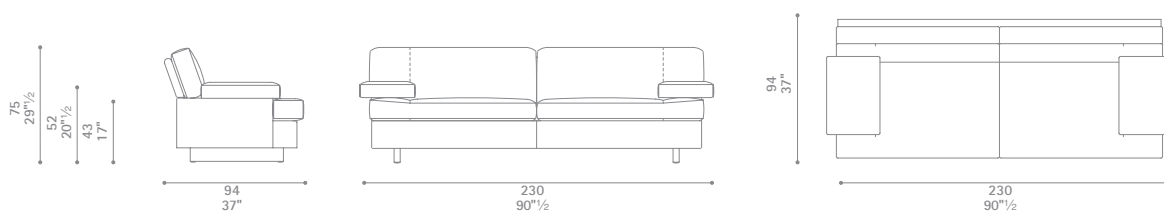

Eskilo

Design: Tito Agnoli

Poltrona Frau S.p.A.

S.S. 77 Km 74,500 62029 Tolentino MC Italia

Tel +39 0733 9091 Fax +39 0733 971600 info@poltronafrau.it www.poltronafrau.it

Eskilo 2 seater sofa

Eskilo 2 seater large sofa

Eskilo 3 seater sofa

Eskilo + 2 seater sofa

Eskilo + 2 seater large sofa

Dimensioni espresse in centimetri; sono possibili variazioni dimensionali del +/- 2%
All dimensions and sizes are in centimetres, dimensional variations of +/- 2% are possible

Poltrona Frau S.p.A.

S.S. 77 Km 74,500 62029 Tolentino MC Italia

Tel +39 0733 9091 Fax +39 0733 971600 info@poltronafrau.it www.poltronafrau.it

Eskilo + 3 seater sofa

Eskilo Pouf

Dimensioni espresse in centimetri; sono possibili variazioni dimensionali del +/- 2%
All dimensions and sizes are in centimetres, dimensional variations of +/- 2% are possible