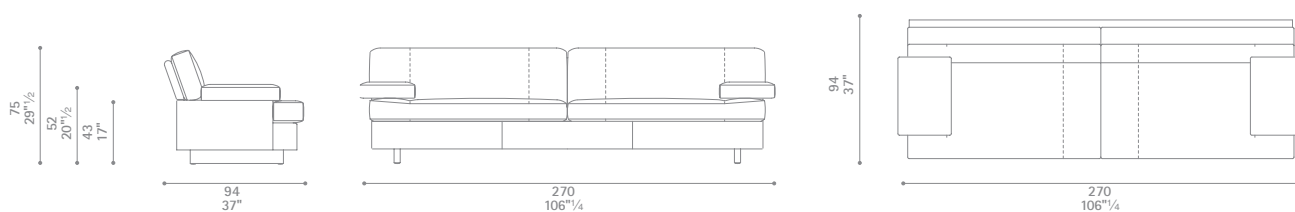

Eskilo

Design: Tito Agnoli

Poltrona Frau S.p.A.

S.S. 77 Km 74,500 62029 Tolentino MC Italia

Tel +39 0733 9091 Fax +39 0733 971600 info@poltronafrau.it www.poltronafrau.it

Eskilo 2 seater sofa

Eskilo 2 seater large sofa

Eskilo 3 seater sofa

Eskilo + 2 seater sofa

Eskilo + 2 seater large sofa

Dimensioni espresse in centimetri; sono possibili variazioni dimensionali del +/- 2%
All dimensions and sizes are in centimetres, dimensional variations of +/- 2% are possible

Poltrona Frau S.p.A.

S.S. 77 Km 74,500 62029 Tolentino MC Italia

Tel +39 0733 9091 Fax +39 0733 971600 info@poltronafrau.it www.poltronafrau.it

Eskilo + 3 seater sofa

Eskilo Pouf

Dimensioni espresse in centimetri; sono possibili variazioni dimensionali del +/- 2%
All dimensions and sizes are in centimetres, dimensional variations of +/- 2% are possible