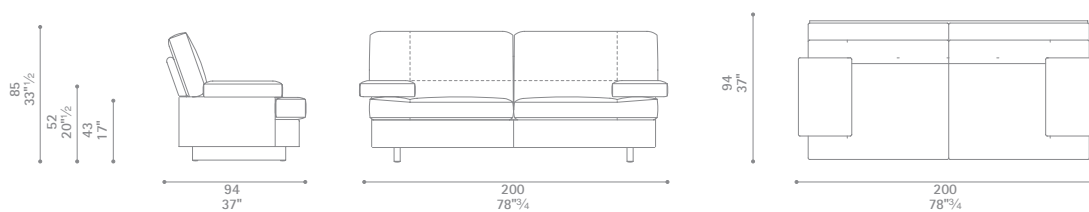

Eskilo

Design: Tito Agnoli

Poltrona Frau S.p.A.

S.S. 77 Km 74,500 62029 Tolentino MC Italia

Tel +39 0733 9091 Fax +39 0733 971600 info@poltronafrau.it www.poltronafrau.it

Eskilo 2 seater sofa

Eskilo 2 seater large sofa

Eskilo 3 seater sofa

Eskilo + 2 seater sofa

Eskilo + 2 seater large sofa

Dimensioni espresse in centimetri; sono possibili variazioni dimensionali del +/- 2%
All dimensions and sizes are in centimetres, dimensional variations of +/- 2% are possible

Poltrona Frau S.p.A.

S.S. 77 Km 74,500 62029 Tolentino MC Italia

Tel +39 0733 9091 Fax +39 0733 971600 info@poltronafrau.it www.poltronafrau.it

Eskilo + 3 seater sofa

Eskilo Pouf

Dimensioni espresse in centimetri; sono possibili variazioni dimensionali del +/- 2%
All dimensions and sizes are in centimetres, dimensional variations of +/- 2% are possible