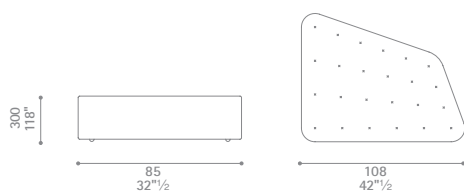

Kennedee / Kennede D

Kennedee / Kennede D

Kennedee / Kennede D Pouf

Kennedee / Kennede D Coffee table

Dimensioni espresse in centimetri; sono possibili variazioni dimensionali del +/- 2%
 All dimensions and sizes are in centimetres, dimensional variations of +/- 2% are possible

Kennedee / Kennede D

Kennedee / Kennede D

Kennedee / Kennede D

Dimensioni espresse in centimetri; sono possibili variazioni dimensionali del +/- 2%
All dimensions and sizes are in centimetres, dimensional variations of +/- 2% are possible

Kennedee / Kennede D Corner unit 45

Kennedee / Kennede D Corner unit 30

Dimensioni espresse in centimetri; sono possibili variazioni dimensionali del +/- 2%
 All dimensions and sizes are in centimetres, dimensional variations of +/- 2% are possible