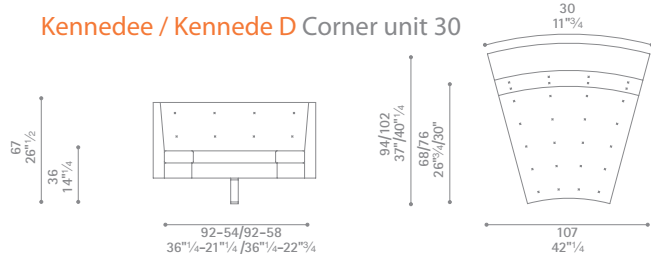

Kennedee / Kennede D

Kennedee / Kennede D

Kennedee / Kennede D

Dimensioni espresse in centimetri; sono possibili variazioni dimensionali del +/- 2%
All dimensions and sizes are in centimetres, dimensional variations of +/- 2% are possible

Kennedee / Kennede D Corner unit 45

Kennedee / Kennede D Corner unit 30

Dimensioni espresse in centimetri; sono possibili variazioni dimensionali del +/- 2%
 All dimensions and sizes are in centimetres, dimensional variations of +/- 2% are possible