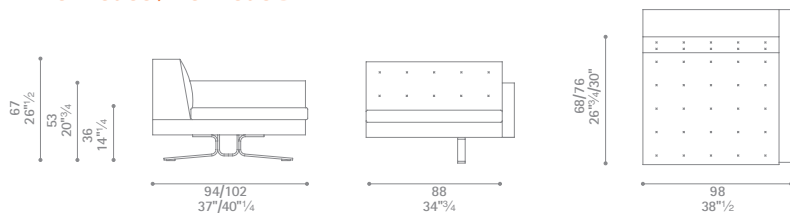

Kennedee / Kennede D Coffee table

Kennedee / Kennede D