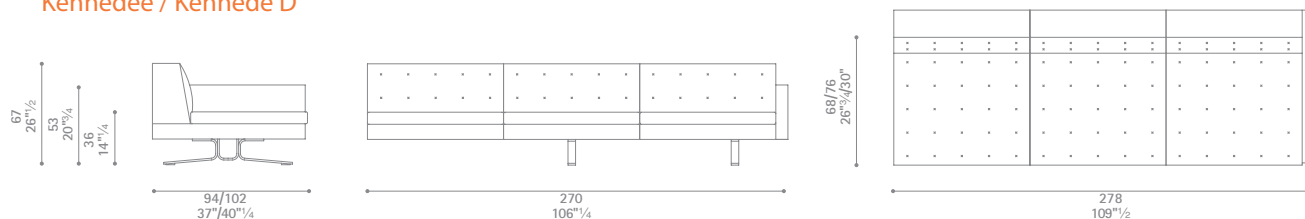

Kennedee / Kennede D

Kennedee / Kennede D