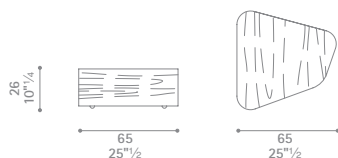

Kennedee / Kennede D Coffee table