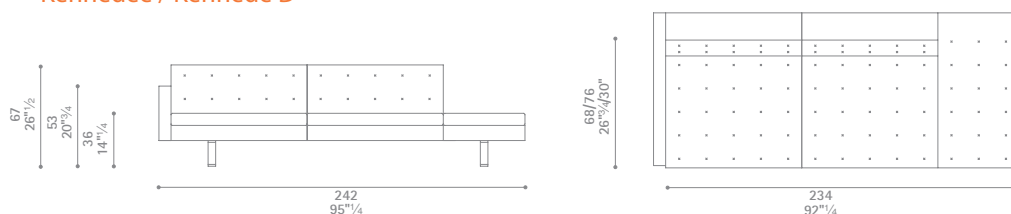

Kennedee / Kennede D

Kennedee / Kennede D

Kennedee / Kennede D Pouf

Kennedee / Kennede D Coffee table

Dimensioni espresse in centimetri; sono possibili variazioni dimensionali del +/- 2%
 All dimensions and sizes are in centimetres, dimensional variations of +/- 2% are possible

Kennedee / Kennede D

Kennedee / Kennede D

Kennedee / Kennede D

Dimensioni espresse in centimetri; sono possibili variazioni dimensionali del +/- 2%
All dimensions and sizes are in centimetres, dimensional variations of +/- 2% are possible

Kennedee / Kennede D Corner unit 45

Kennedee / Kennede D Corner unit 30

Dimensioni espresse in centimetri; sono possibili variazioni dimensionali del +/- 2%
 All dimensions and sizes are in centimetres, dimensional variations of +/- 2% are possible