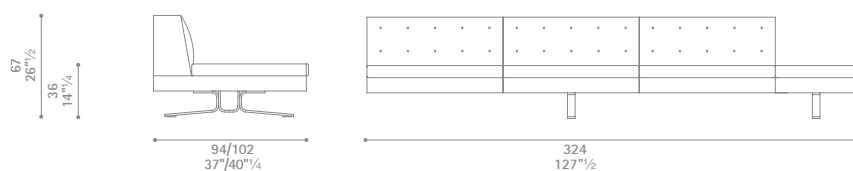

Kennedee / Kennede D Corner unit 45

Kennedee / Kennede D Corner unit 30

Dimensioni espresse in centimetri; sono possibili variazioni dimensionali del +/- 2%
 All dimensions and sizes are in centimetres, dimensional variations of +/- 2% are possible