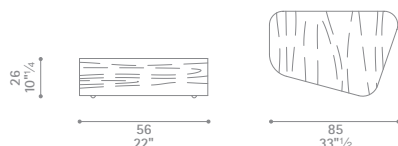

Kennedee / Kennede D

Kennedee / Kennede D

Kennedee / Kennede D Pouf

Kennedee / Kennede D Coffee table

Dimensioni espresse in centimetri; sono possibili variazioni dimensionali del +/- 2%
 All dimensions and sizes are in centimetres, dimensional variations of +/- 2% are possible

Kennedee / Kennede D

Kennedee / Kennede D

Kennedee / Kennede D

Dimensioni espresse in centimetri; sono possibili variazioni dimensionali del +/- 2%
All dimensions and sizes are in centimetres, dimensional variations of +/- 2% are possible

Kennedee / Kennede D Corner unit 45

Kennedee / Kennede D Corner unit 30

Dimensioni espresse in centimetri; sono possibili variazioni dimensionali del +/- 2%
 All dimensions and sizes are in centimetres, dimensional variations of +/- 2% are possible