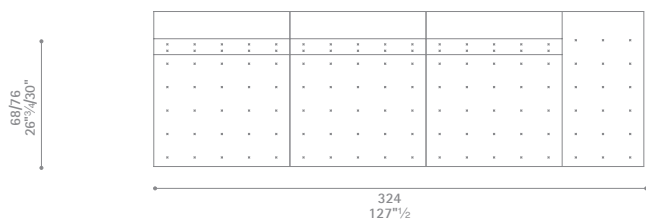

Kennedee / Kennede D

Kennedee / Kennede D

Kennedee / Kennede D

Dimensioni espresse in centimetri; sono possibili variazioni dimensionali del +/- 2%
All dimensions and sizes are in centimetres, dimensional variations of +/- 2% are possible

Kennedee / Kennede D Corner unit 45

Kennedee / Kennede D Corner unit 30

Dimensioni espresse in centimetri; sono possibili variazioni dimensionali del +/- 2%
 All dimensions and sizes are in centimetres, dimensional variations of +/- 2% are possible