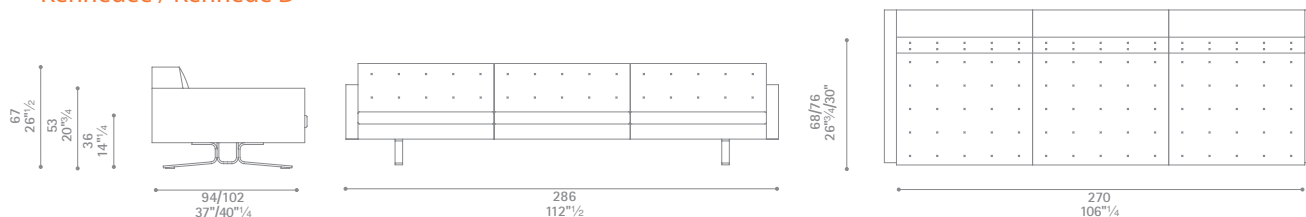

Kennedee / Kennede D

Kennedee / Kennede D

Kennedee / Kennede D Pouf

Kennedee / Kennede D Coffee table

Dimensioni espresse in centimetri; sono possibili variazioni dimensionali del +/- 2%
 All dimensions and sizes are in centimetres, dimensional variations of +/- 2% are possible

Kennedee / Kennede D

Kennedee / Kennede D

Kennedee / Kennede D

Dimensioni espresse in centimetri; sono possibili variazioni dimensionali del +/- 2%
All dimensions and sizes are in centimetres, dimensional variations of +/- 2% are possible

Kennedee / Kennede D Corner unit 45

Kennedee / Kennede D Corner unit 30

Dimensioni espresse in centimetri; sono possibili variazioni dimensionali del +/- 2%
 All dimensions and sizes are in centimetres, dimensional variations of +/- 2% are possible