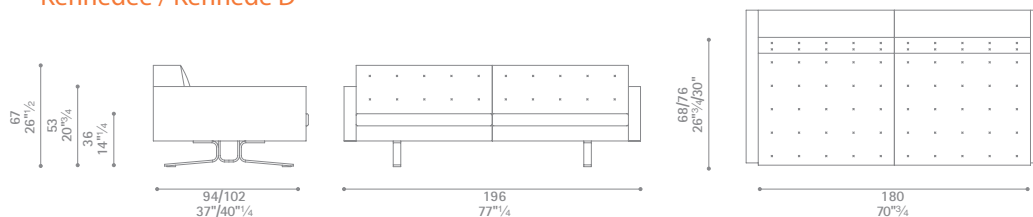

Kennedee / Kennede D