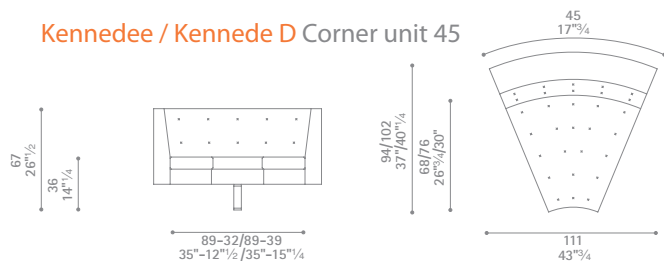

Kennedee / Kennede D

Kennedee / Kennede D

Kennedee / Kennede D

Dimensioni espresse in centimetri; sono possibili variazioni dimensionali del +/- 2%
All dimensions and sizes are in centimetres, dimensional variations of +/- 2% are possible

Kennedee / Kennede D Corner unit 45

Kennedee / Kennede D Corner unit 30

Dimensioni espresse in centimetri; sono possibili variazioni dimensionali del +/- 2%
 All dimensions and sizes are in centimetres, dimensional variations of +/- 2% are possible