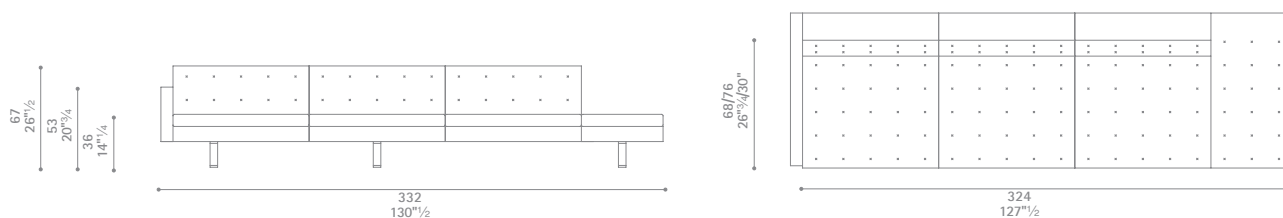

Kennedee / Kennede D

Kennedee / Kennede D

Kennedee / Kennede D Pouf

Kennedee / Kennede D Coffee table

Dimensioni espresse in centimetri; sono possibili variazioni dimensionali del +/- 2%
 All dimensions and sizes are in centimetres, dimensional variations of +/- 2% are possible

Kennedee / Kennede D

Kennedee / Kennede D

Kennedee / Kennede D

Dimensioni espresse in centimetri; sono possibili variazioni dimensionali del +/- 2%
All dimensions and sizes are in centimetres, dimensional variations of +/- 2% are possible

Kennedee / Kennede D Corner unit 45

Kennedee / Kennede D Corner unit 30

Dimensioni espresse in centimetri; sono possibili variazioni dimensionali del +/- 2%
 All dimensions and sizes are in centimetres, dimensional variations of +/- 2% are possible