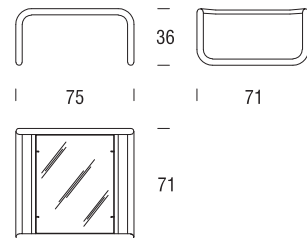

# BONACINA PIERANTONIO

P R O D U C T   C O N C E I V E D ,   D E S I G N E D ,   A N D   C R E A T E D   I N   I T A L Y

**product** T.011 Coffee table in Wicker

**designer** Tito Agnoli

**product code** 03110

**finish** Top in beech or glass / Wicker made colours

**composition code** 0311001

Coffee table with tubular steel lacquered frame.  
Wooden top in beech natural or stained or transparent glass  
top  
Weaving in wicker natural or stained as per sample range.

 13 kg    0,33 m<sup>3</sup>