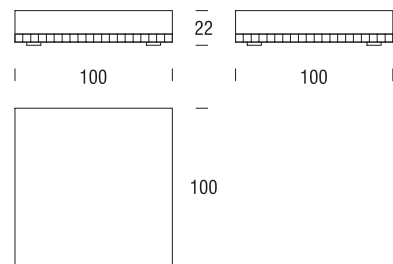

# BONACINA PIERANTONIO

PRODUCT CONCEIVED, DESIGNED, AND CREATED IN ITALY

**product** PEOPLE TABLE Coffee table cm. 100x100

**programme** PEOPLE

**designer** Giuseppe Vigano'

**product code** 68301

**finish** Leather made colours / Top in beech

**composition code** 6830101

Coffee table with base profile in hand-woven leather.  
Top in wood with veneer in American walnut or beech as per  
sample range.

 45 kg

 0,35 m<sup>3</sup>