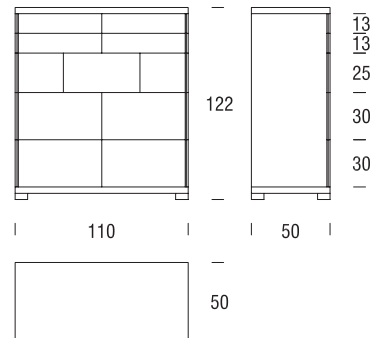

BONACINA PIERANTONIO

PRODUCT CONCEIVED, DESIGNED, AND CREATED IN ITALY

product KIRAL Sideboard with drawers

designer Tito Agnoli

product code 05501

finish Wood beech

composition code 0550101

Sideboard with drawers in different sizes and central space with small flap. The profiles of the drawers and the feet are made of shaped solid wood. It can be realized either in American walnut or beech as per colour range. Inside of the drawers in natural beech-wood.

 60 kg  0,95 m³