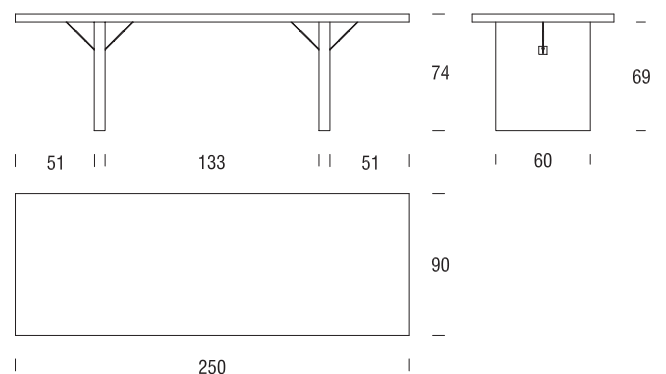

# BONACINA PIERANTONIO

PRODUCT CONCEIVED, DESIGNED, AND CREATED IN ITALY

**product** LINEA T1 Rectangular table cm. 250x90

**designer** Tito Agnoli

**product code** 64201

**finish** Wood walnut

**composition code** 6420101

Rectangular table with a cm.5 deep fixed top, made with a honeycomb structure with veneer available in American Walnut either natural or dark stained or in beech natural or stained.

Profiles in solid wood.

Base attached to the top by means of two chromed steel bars.

52 kg

2 x 0,56 m<sup>3</sup>