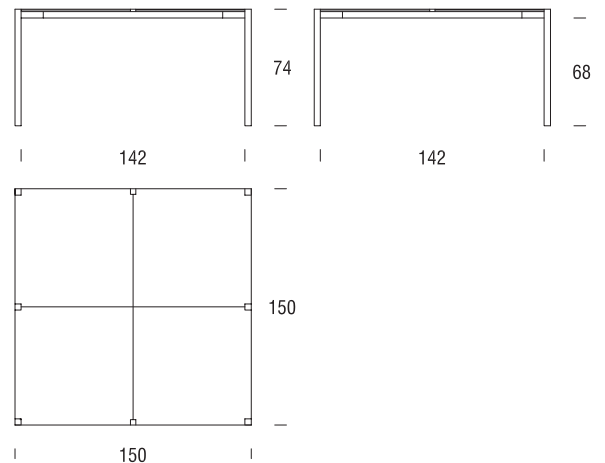

# BONACINA PIERANTONIO

PRODUCT CONCEIVED, DESIGNED, AND CREATED IN ITALY

**product** FANCY 1 Square table, top in GRANITE

**designer** Giuseppe Vigano'

**product code** 70201

**finish** Granite IMPALA DARK or WHITE KRISTAL

**composition code** 7020101

Square table with mm.40 square section in polished stainless steel.

Granite top, Impala Dark or White Kristal, realized with multiple modular elements mm.15 deep connected by nickel-plated brass pins.

 115 kg    3 x  0,62 m<sup>3</sup>