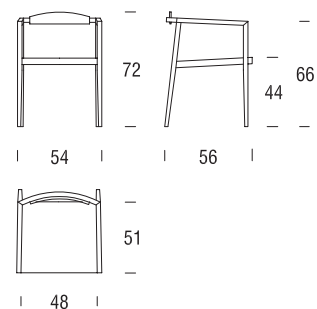

**product code** 01110A

**finish** Frame in maple

**composition code** 01110A01

Chair with armrests made of solid wood frame with square section and tapered legs.

The central back support, covered with leather, is realized from the solid wood frame of the back itself.

It is realized either in solid oak or maple, natural or stained according to colour samples.

The seat is hand-woven with leather reinforced ribbon in the colours: black, white and dark brown.

 6 kg  0,34 m<sup>3</sup>