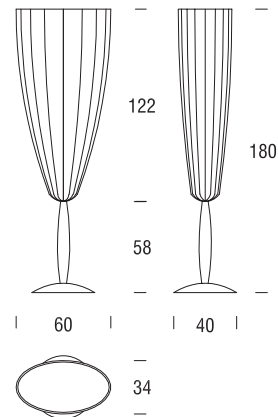

BONACINA PIERANTONIO

PRODUCT CONCEIVED, DESIGNED, AND CREATED IN ITALY

product FLUTE Lamp in Wicker with beech frame,
220 V

designer Marco Agnoli

product code 05354

finish Base in beech / Wicker made colours

composition code 0535401

Floor lamp with handwoven wicker lampshade.
Base in solid turned beech natural or stained according to our
sample range.
Inner frame and cone lamp holder in lacquered steel.
Halogen lamp 250 Watt connector type E27 and dimmer
switch.

Working voltage.
230 V $\pm$ 10%, 50 $\div$ 60 Hz

9 kg

0,52 m³