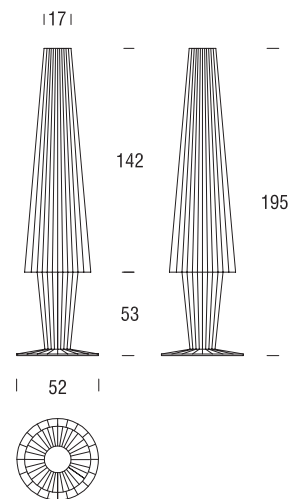

BONACINA PIERANTONIO

P R O D U C T C O N C E I V E D , D E S I G N E D , A N D C R E A T E D I N I T A L Y

product SHINE Lamp in Wicker, 220 V

designer Giuseppe Vigano'

product code 05358

finish Wicker made colours

composition code 0535801

Floor lamp with handwoven wicker lampshade.
Inner frame and cone lamp holder in lacquered steel Halogen
lamp 250 Watt connector type E27 and dimmer switch.

Working voltage.
230 V \pm 10%, 50 \div 60 Hz

 9 kg

 0,60 m³