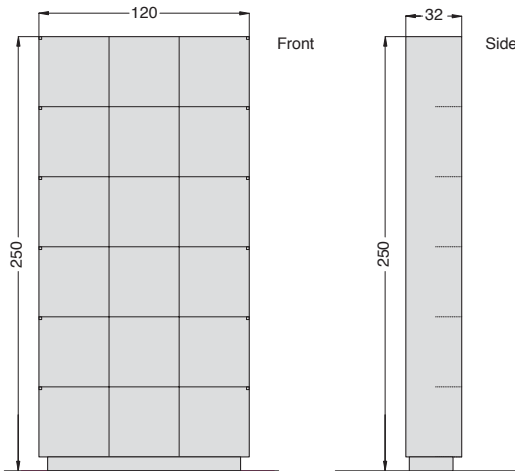

ELEMENT (A)

Boockcase

ELEMENT (B)

Tray

OBJECT NAME BLU	TYPE BOOK CASE
---------------------------	--------------------------

DESCRIPTION
Black iron boock-case with wax finishing.

FINITURE	COLOUR	DIMENTION INCH	CODE
A) Book case. Black natural iron with wax finishing	natural iron	120 x 32 x 250	0301401031
B) Leather insert on the shelves Alluminum covered with leather	white	36 x 30	0401401405
	black	36 x 30	0401401406
	vintage brown	36 x 30	04001401402
	red	36 x 30	04001401404