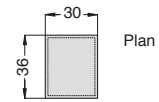

ELEMENT (A)

Boockcase

ELEMENT (B)

Tray

OBJECT NAME BLU	TYPE BOOK CASE
---------------------------	--------------------------

DESCRIPTION
Black iron boock-case with wax finishing.

FINITURE	COLOUR	DIMENTION INCH	CODE
A) Book case. Black natural iron with wax finishing	natural iron	120 x 32 x 250	0301401031
B) Leather insert on the shelves Alluminum covered with leather	white	36 x 30	0401401405
	black	36 x 30	0401401406
	vintage brown	36 x 30	04001401402
	red	36 x 30	04001401404