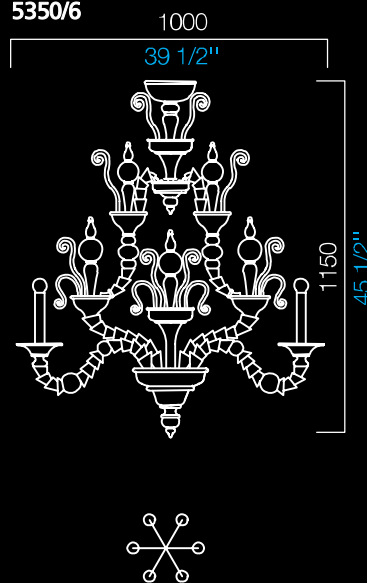

# Taif

5350

5350/2

5350/5

5350/6

5350/9

5350/12

5350/18

GL  
Giallo liquido  
Liquid yellow

AL  
Arancio liquido  
Liquid orange

VL  
Verde liquido  
Liquid green

CN  
Nero  
Black

RR  
Rosso  
Red